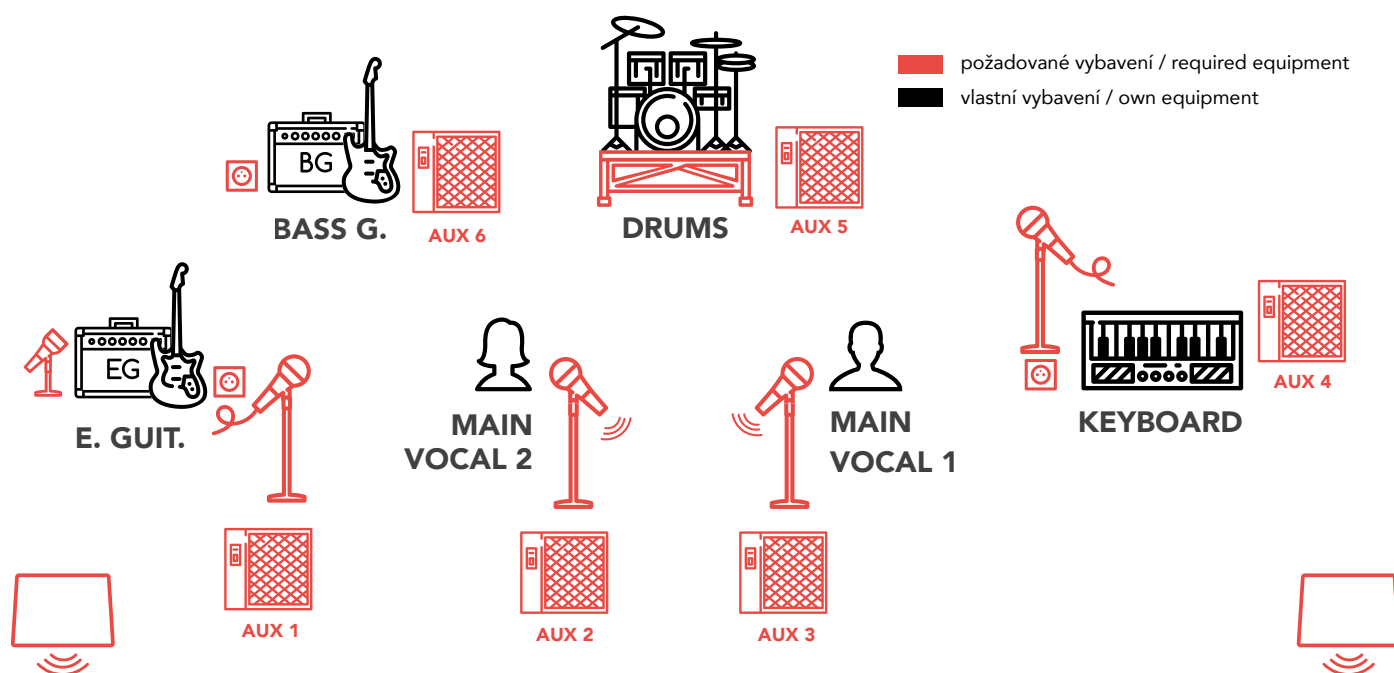

STAGEPLAN

Updated: 1. 8. 2019

PLESY, EVENTY, FESTIVALY A AKCE NAD 100 LIDÍ

BALLS, EVENTS, FESTIVALS AND SHOWS FOR 100+ GUESTS

FRONT / AUDIENCE

DRUMS	8x MIC: 1x Kick, 2x Snare, 2-3x Tom, 2x OverHead STAGE PANEL 200 x 200 x 30/50 cm (recommended)	
BASS G.	1x XLR (mono output) 1x POWER 230 V	
E. GUIT.	1x GUITAR MIC (dynamic, f.e. Shure SM57), 1x VOCAL MIC (cable = f.e. Shure SM58) 2x POWER 230 V	
MAIN VOCAL 1	1x MIC WIRELESS SET = bezdrátový systém + MIC STAND	
MAIN VOCAL 2	1x MIC WIRELESS SET = bezdrátový systém + MIC STAND	
1x KEYBOARD	2x JACK 6.3 L+P (stereo output) + DI-BOX + 1x VOCAL MIC (cable = f.e. Shure SM58) 1x POWER 230 V	
SOUND	STEREO PA, incl. STEREO SUB. MIXPULT - optimum: 16x INPUT, 6x AUX, DSP SOUNDMAN = ZVUKAŘ (požadován = required)	MONITOR: 6x MONITOR + 6x AUX
LIGHT	minimum: 2x4 PAR /LED PAR + 2x front wash extended light equipent recommended	
STAGE	minimum area for band: 16 m ² (4 x 4 m / 6 x 3 m / 5 x 3,5 m or larger)	