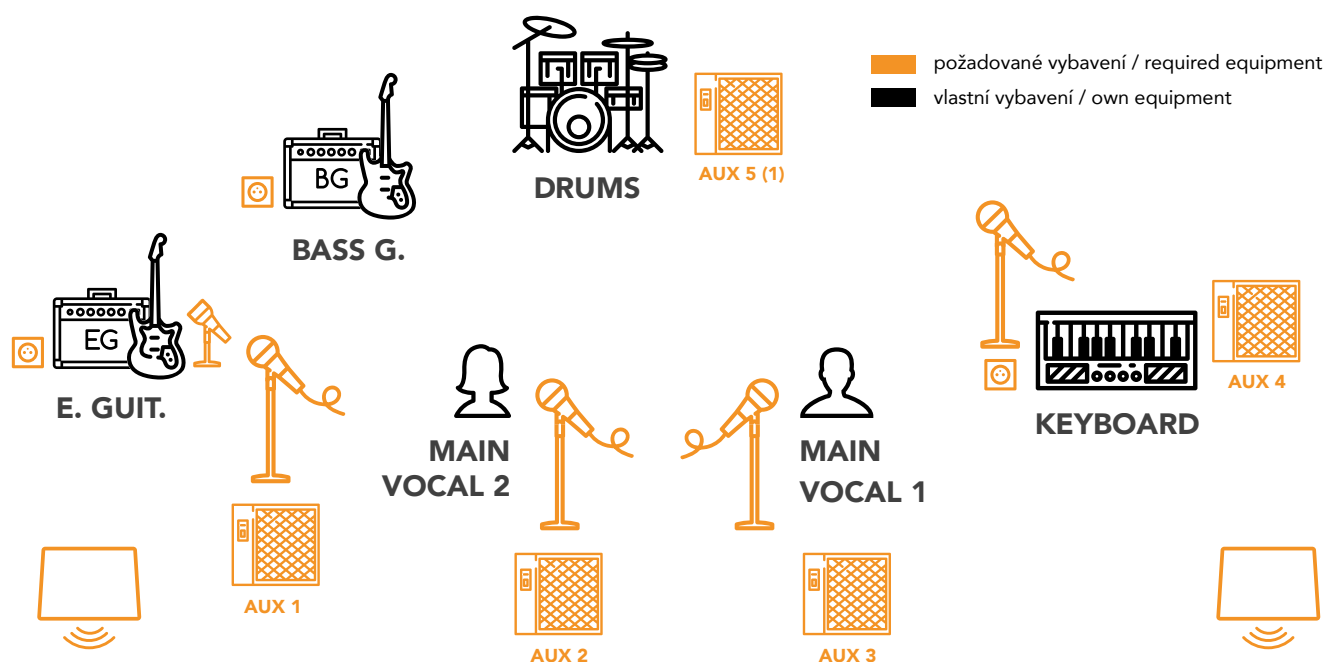

STAGEPLAN

Updated: 1. 8. 2019

OSLAVY, SVATBY, VEČÍRKY A AKCE DO 100 LIDÍ

PARTIES, WEDDINGS AND EVENTS FOR UP TO 100 GUESTS

FRONT / AUDIENCE

DRUMS	2x MIC: 1x Kick, 1x OverHead	
BASS G.	1x XLR (mono output) 1x POWER 230 V	
E. GUIT.	1x GUITAR MIC (dynamic, f.e. Shure SM57), 1x VOCAL MIC (cable = f.e. Shure SM58) 2x POWER 230 V	
MAIN VOCAL 1	1x MIC (Shure SM58 cable or wireless) + MIC STAND	
MAIN VOCAL 2	1x MIC (Shure SM58 cable or wireless) + MIC STAND	
1x KEYBOARD	2x JACK 6.3 L+P (stereo output) + DI-BOX + 1x MIC (f.e. Shure SM58) 1x POWER 230 V	
SOUND	STEREO PA incl. STEREO SUB.; minimum: 3 kW MIXPULT: 11x INPUT, 5x AUX ^{*)} , DSP SOUNDMAN (recommended) = ZVUKAŘ (doporučeno)	MONITOR: 5x MONITOR + 5x AUX ^{*)} ^{*)} minimum = 4x AUX
LIGHT	minimum: 2x4 PAR /LED PAR + 1x front wash	
STAGE	minimum area for band: 12 m ² (4 x 3 m / 5 x 2,5 m or larger)	