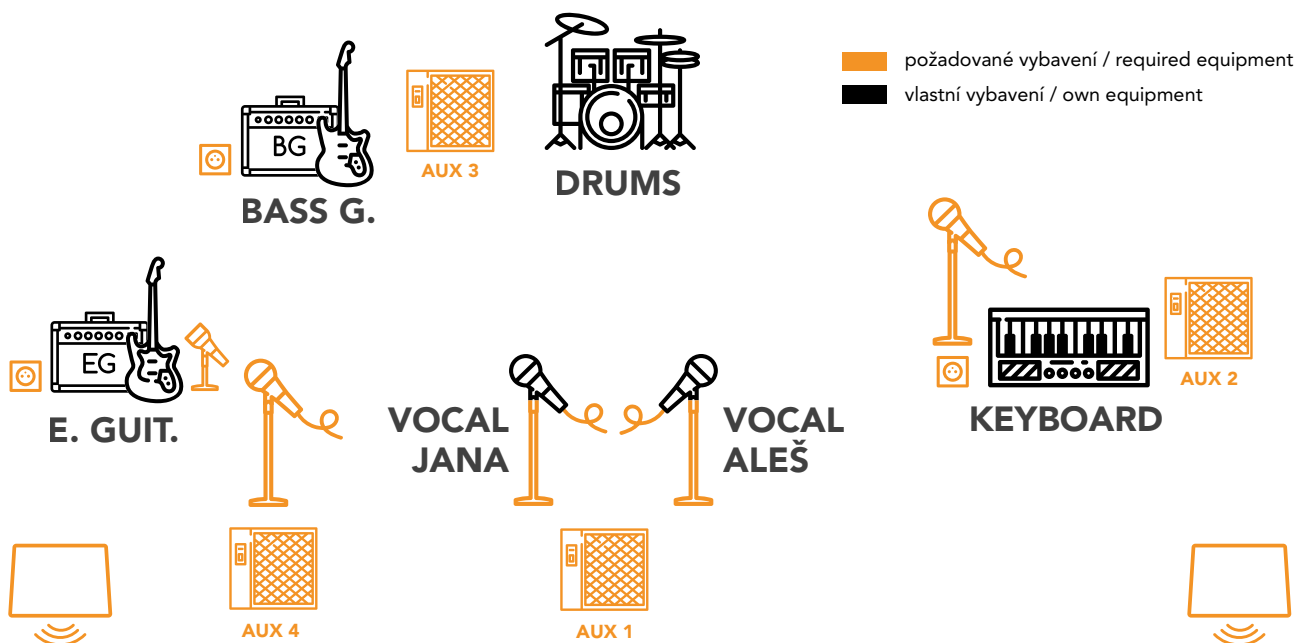

STAGEPLAN

Updated: 12. 12. 2018

OSLAVY, VEČÍRKY A AKCE DO 100 LIDÍ
WEDDINGS, PARTIES AND EVENTS FOR UP TO 100 GUESTS

FRONT / AUDIENCE

DRUMS	2x MIC: 1x Kick, 1x OverHead	
BASS G.	1x XLR (mono output) 1x POWER 230 V	
E. GUIT.	1x GUITAR MIC (dynamic, f.e. Shure SM57), 1x VOCAL MIC (cable = f.e. Shure SM58) 2x POWER 230 V	
VOCAL ALEŠ	1x XLR (mono output) + MIC STAND (Shure SM58 or wireless)	
VOCAL JANA	1x XLR (mono output) + MIC STAND (Shure SM58 or wireless)	
1x KEYBOARD	2x JACK 6.3 L+P (stereo output) + DI-BOX + 1x MIC (f.e. Shure SM58) 1x POWER 230 V	
SOUND	STEREO PA, incl. STEREO SUB. MIXPULT: 10x INPUT, 4x AUX, DSP SOUNDMAN (recommended) = ZVUKAŘ (doporučeno)	MONITOR: 4x MONITOR + 4x AUX
LIGHT	optimum: 2x4 PAR /LED PAR + 2x front wash minimum: 2x3 PAR /LED PAR + 1x front wash	
STAGE	minimum area for band: 9–10 m ² (3 x 3 m / 4 x 2,5 m / 5 x 2 m)	